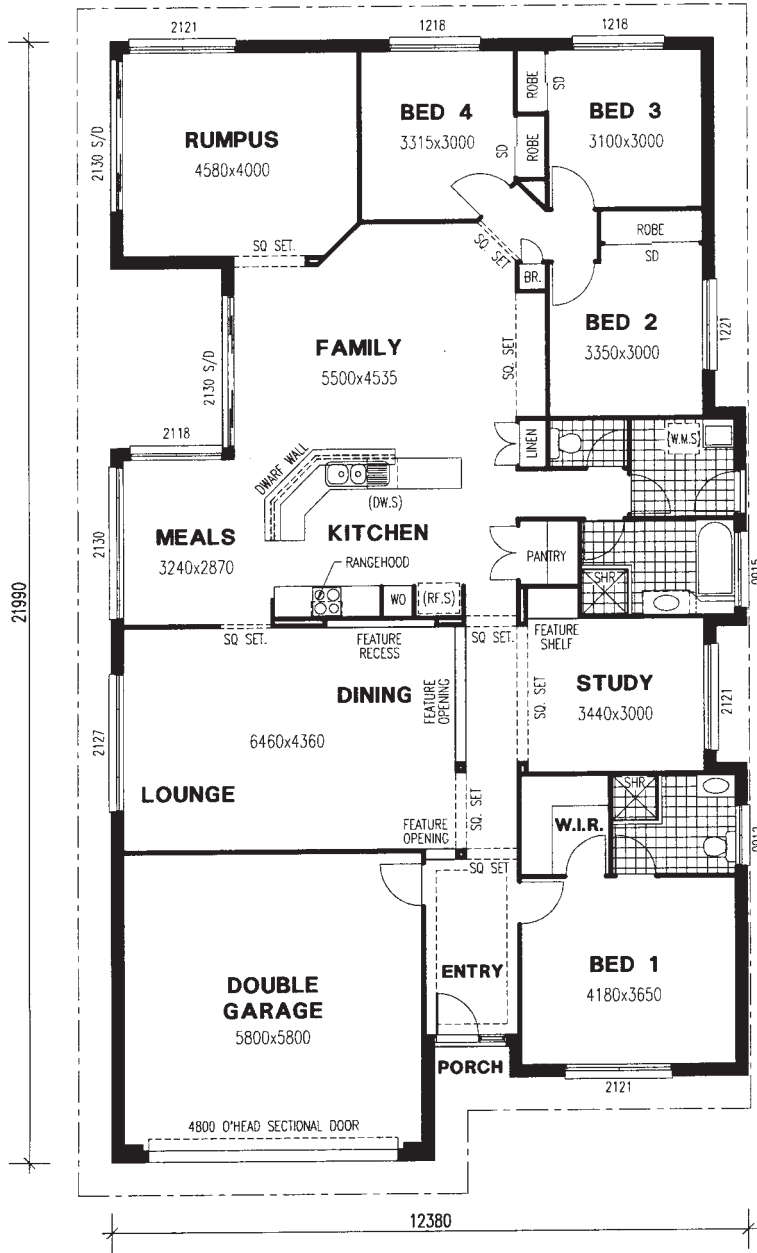

# Portsea 256

by Coral Homes

256.3 sqm (27.5 sq)

**Coral  
Homes**

Built on trust

© Coral Homes Pty Ltd 2008

The Copyright in this floor plan is owned by or licenced to Coral Homes Pty Ltd. This floor plan may not be reproduced, copied or dealt with in any manner which infringes the exclusive rights of Coral Homes Pty Ltd as prescribed by the Copyright Act 1968, without the express written authorisation of Coral Homes Pty Ltd. Window changes and/or the addition of a fan/s may occur to the house design in order for it to comply with Energy Efficiency regulations in Qld only.