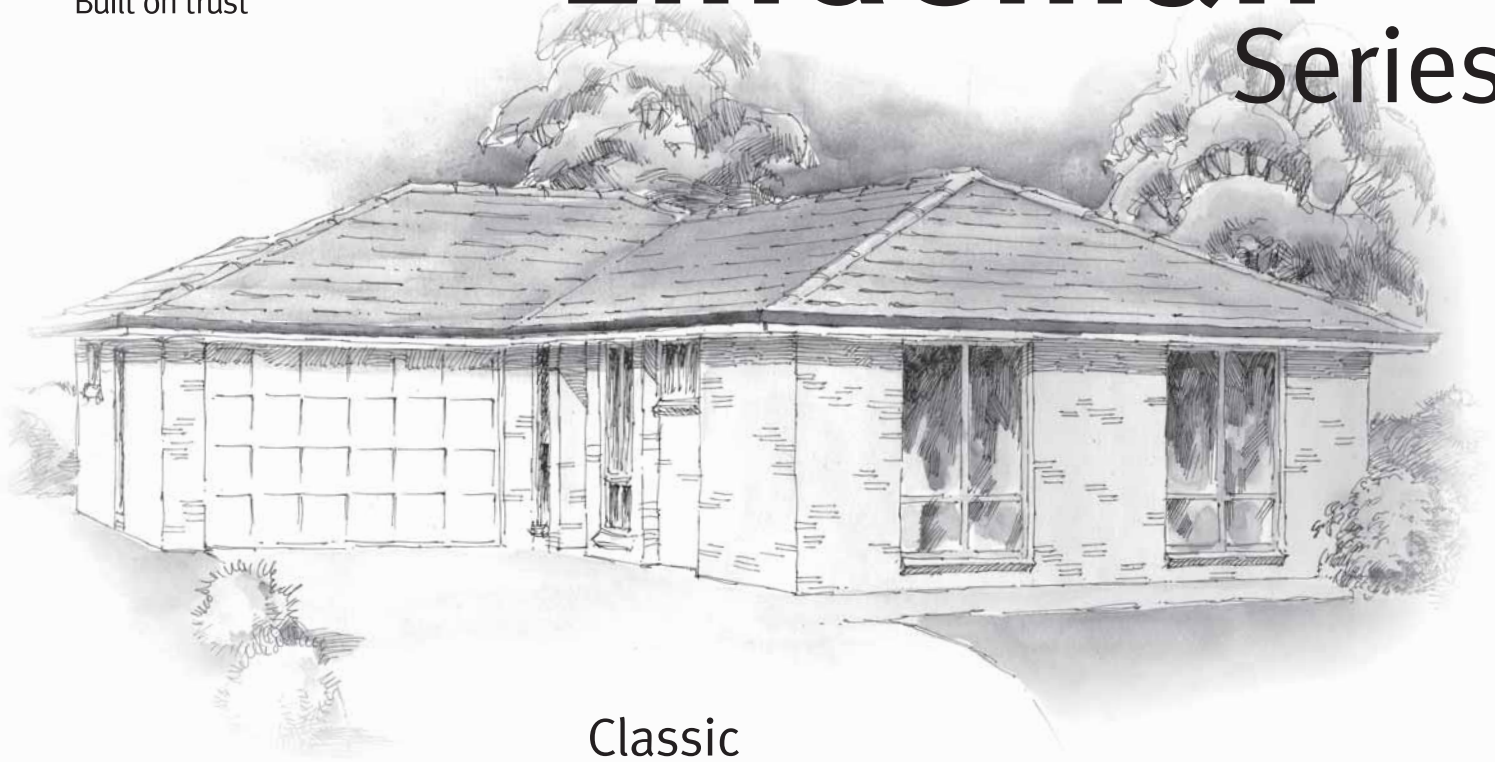

The Lindeman Series

Classic